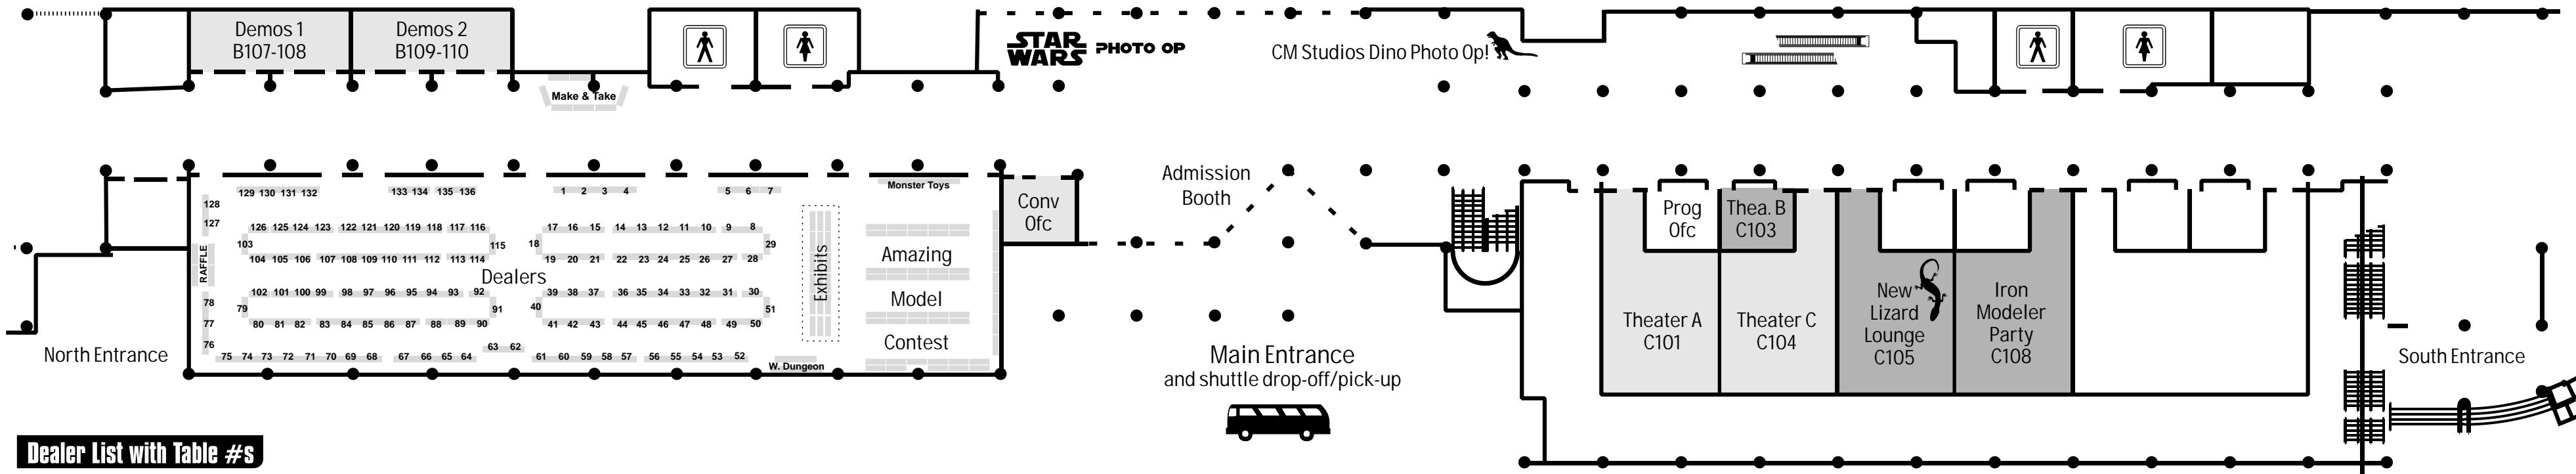

Wonderfest Map South Wing - Kentucky Fair & Exposition Center

Dealer List with Table #s

131	A Place In time Antiques	101	Dumpster Wear	54	Jim Miller	83	Taylor Designs Inc.
112	Action Hobbies	68	Fantasy World Studios	58	Moebius Models	66-67	Timeslip Creations
3	Action Plus Collector	44	Far East Monsters Ltd	19	Mojoresin	26	Toiletface/Killingtime kits
16-17	Alchemy Works	104-110	Federation Models	128	Monarch Model Corp.	1-2	Toy Dump
55	Alternative Images	114-116	Flintstone/Testor's	91-93	Monsterland Toys	15	John Tyson
76-78	Amazing Figure Modeler	90	Forbidden Zone	127	Morbid Monster	38	Ultratumba Productions
80-81	Amok Time	5-6	Geometric Design	120	Moohead Models	118	Visceral Visions
46-48	Arsenal Models	123	Sam Greenwell	53	Musashi Enterprises	9	Whitworth Sculpture Studios
33-35	Atomic City	98	Hand Made Horrors	56	Nightmare Collectables	22-23	Bill Wieger
102	Badger Air-Brush Company	13	Linda Harrison*	70-72	Nostalgic Nook	28	Wilhelm's Modelhouse
14	Dirk Benedict*	124-125	Hobby Link Japan	99	Paw Print Productions	36	David Williams
57	Burroughs Model Works	103	Horrortables	100	Pinkerton FX	135-136	WonderFest Info & Sales
132	Cary Blanckaert	133-134	Hodge Hobbies	8	Planet Earth Productions	10	Bernie Wrightson*
18	Chestnut Hollow	96-97	House of Anime	20	Radar Studios	73-75	X-O Facto
64-65	Cinema Wasteland	29	John's Models	88	Rayguns-R-Us		
27	Comic City	86-87	JT Graphics	37	Raydrz		
49-50	The Compleat Sculptor	126	Kaibutsuya	4	Resincrypt		
85	CM Studio	51	Kaiju Modeler	129-130	Reel Art		
117	Cretaceous Creations	24-25	Kick Ass Kits	122	Resin Realities		
121	Steve Crum	39-41	Kitbuilder's Magazine	21	Resin Maniacs		
59-61	CultTVman	42-43	Kit-Kong's Model Mansion	32	Resin Rhino		
82	Dark Carnival	94	Kreaturekid	95	Round 2 LLC		
7	Dimensional Designs/Planet Earth	69	Kuchta Academy of Fine Art & Illustr.	84	Sci-Fi Skunkwerks		
45	Diorama Fantasies	62	Gary Lockwood*	52	Skyhook Models		
12	Frank Dietz*	113	Mana Studios	11	William Stout*		
63	Keir Dullea*	119	Metamorph USA	30-31	TAG Services		

WONDERFEST
USA, INC.

© 2008 WonderFest USA Inc.
P.O. Box 5757, Louisville, KY 40255

Is it open yet? Operating hours by area:

Admissions Booth
Open 5p-8p Friday, 7:30a-5p Saturday and 9:30a-4p Sunday.

The Dealer's Room
Open 10a-5p Saturday & Sunday.

Charity Raffle & Auction
Open 11a-5p Sat., 10a-5p Sun. in the Dealer's Room.

Make-It & Take-It
Open 11a-5p Sat. & Noon-4p Sun. Now in the main hallway!

Amazing Model Contest
Entries taken 8a -Noon Saturday. Open for viewing Saturday 12-5p & Sunday 9a-3p.

Winners will be announced at 3:30p Sunday in the Model Contest area of the Dealer's Room.

Guest Talks
Scheduled 10-5 Sat. & Sun. in Theaters A, B & C.

How-To Demos
Scheduled Saturday 11a-6p, Sunday 9a-3:30p in Demo Rooms 1 & 2.

Major Sponsors

Come back for our 20th!
May 16-17, 2009
Crowne Plaza Hotel

www.wonderfest.com

WONDERFEST
POCKET
GUIDE
2008