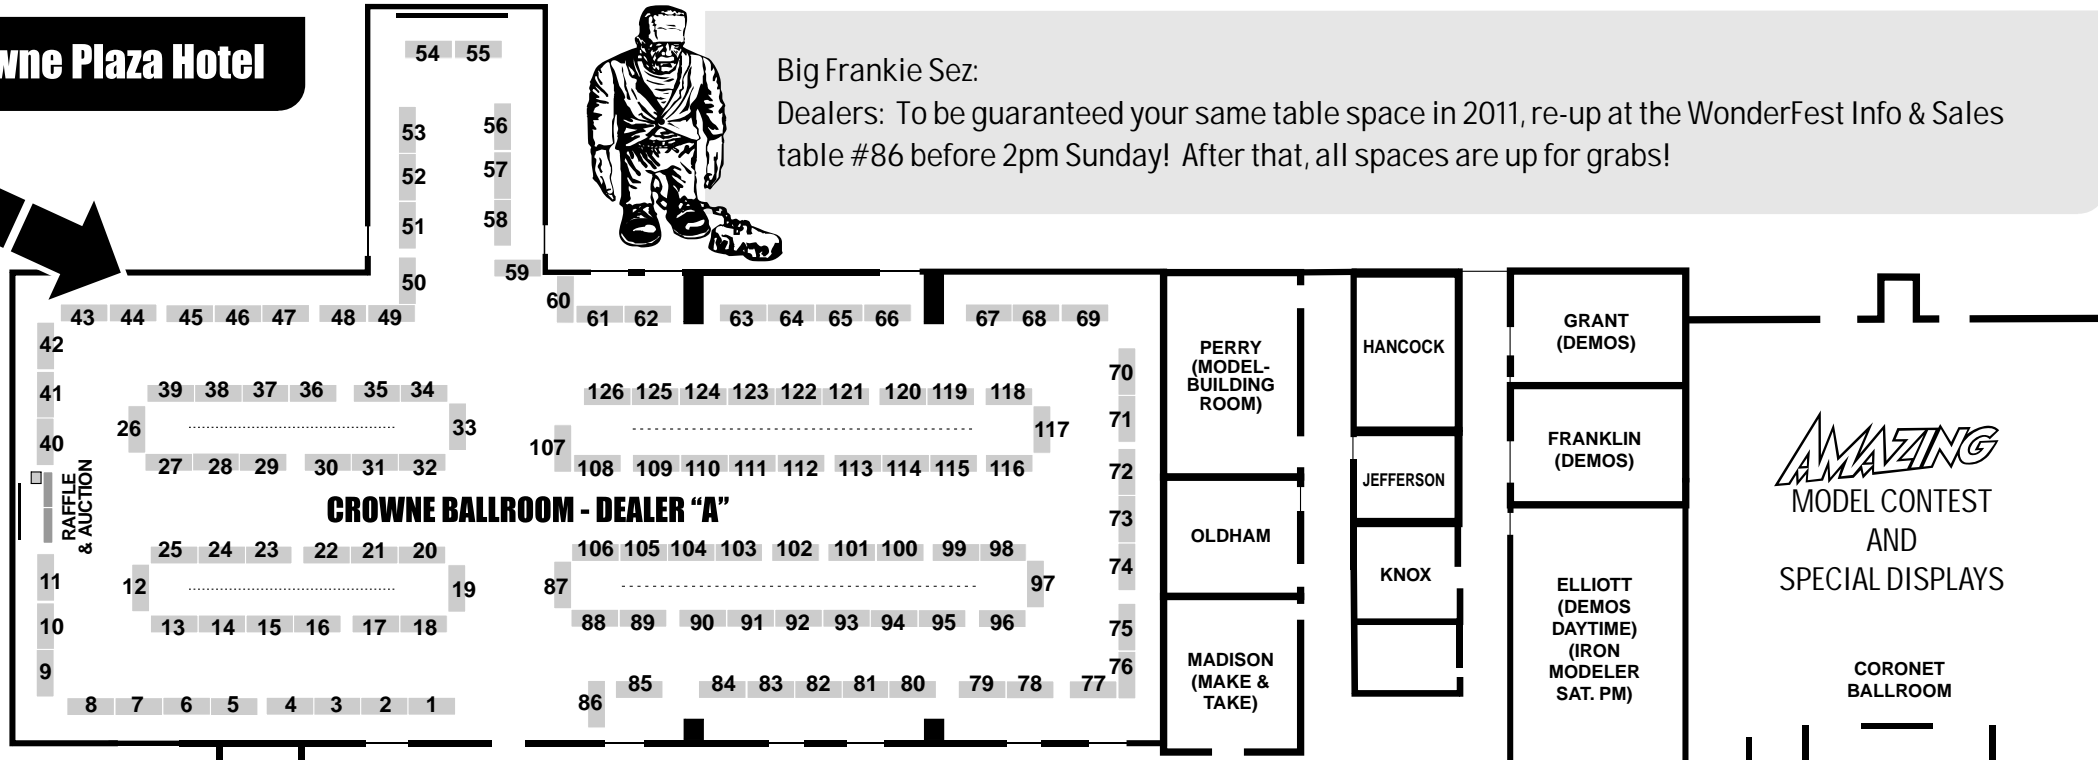

Wonderfest Map Crowne Plaza Hotel

Dealer Room 'A' by Table

- 79 A Place In time Antiques
- 103 Action Hobbies
- 74 Admiralty Model Works
- 47 Alternative Images
- 9-11 Amazing Figure Modeler
- 100-102 Amok Time
- 114 Animated Hobbies Inc.
- 38-39 Arsenal Models
- 98 Astro Zombies
- 12 Aves Products
- 70 Atomic City
- 105 Badger Air-Brush Company
- 35 John Bednar
- 110 Booty Babe Art
- 48 Burroughs Model Works
- 19 Chestnut Hollow
- 56-57 Cinema Wasteland
- 3 Comic City
- 31 Commander Models Inc.
- 49-50 The Compleat Sculptor
- 89 Cretaceous Creations
- 71 Crow's Nest Models
- 91 Steve Crum
- 60-62 CultTVman
- 5 Dimensional Designs/Planet Earth
- 72 Earthbound Studios
- 29 Fairbanx Models
- 54 Lou Ferrigno*
- 118 Christopher Fleming
- 21 Forbidden Zone
- 6-7 Geometric Design
- 117 Grex Airbrush
- 82-84 Hodge Hobbies
- 27-28 Humming Line/TAG Services
- 13 Infinite Creative Ideas
- 87-88,106 Jimmy Flintstone Studios
- 63 Jackill
- 124-125 JT Graphics
- 55 Claudia Christian*
- 122 Kaibutsuya
- 26 Kaiju Modeler
- 52 James Karen*
- 32-34 *Kitbuilders Magazine*
- 16-18 Kit-Kong's Model Mansion
- 90 Shane McGowin
- 80-81 Chuck Mangin
- 112 Mental Malfunction Studio
- 120-121 Michigan Toy Soldier
- 111 Mr. Dandy
- 115 Model Giants
- 73 Moebius Models
- 39 Monster Dork Studio
- 107-109 Monsterland Toys
- 123 Moohead Models
- 59 Morbid Monster
- 95 Nightmare Collectables
- 64-66 Nostalgic Nook
- 93 Karin Patton
- 53 Linnea Quigley*

Big Frankie Sez:
Dealers: To be guaranteed your same table space in 2011, re-up at the WonderFest Info & Sales table #86 before 2pm Sunday! After that, all spaces are up for grabs!