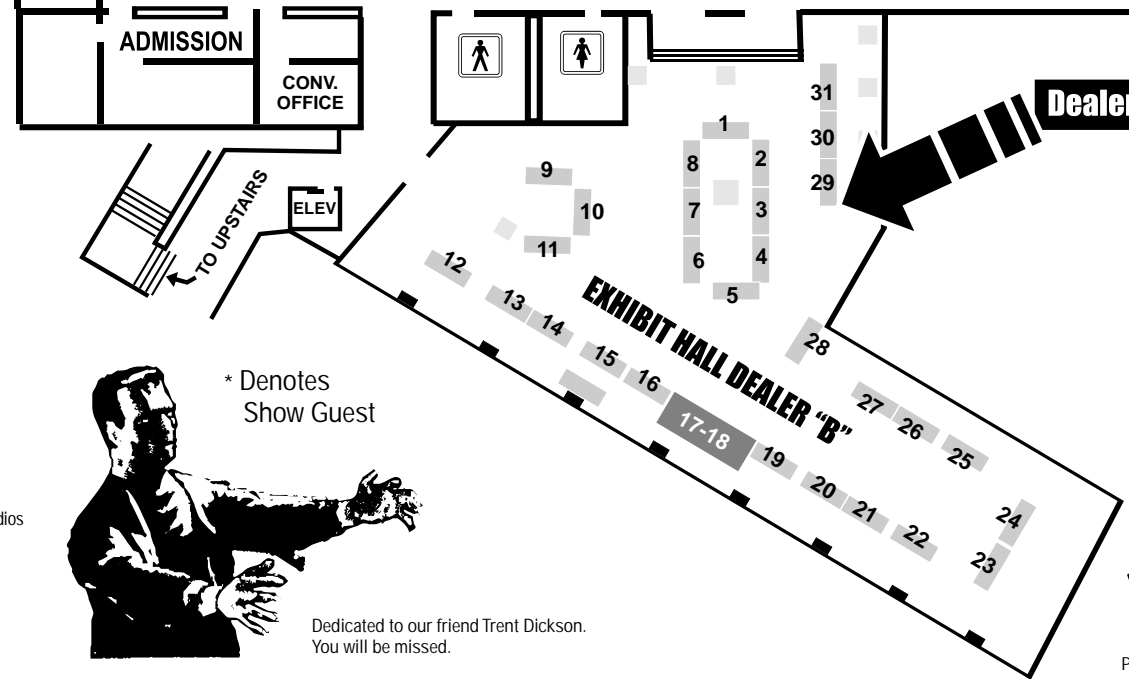

* Denotes Show Guest
Dedicated to our friend Trent Dickson. You will be missed.

Dealer Room 'B' by Table

- 21 Eric Austin/HMA
- 11 Belle Dee Briley
- 12 Lee Copeland
- 15 Bill Diamond*
- 10 Frank Dietz *
- 9 John Eaves*
- 1-8 Federation Models
- 20 *Horror Hound Magazine*
- 16-18 Witch's Dungeon - Cortlandt Hull
- 29-31 Ken Kelly*
- 19 Ray Meyers*
- 28 Monarch Models
- 13-14 William Stout*
- 23-24 501st Legion (Costumers)

WonderFest
USA, INC.
© 2010 WonderFest USA Inc.
P.O. Box 5757, Louisville, KY 40255